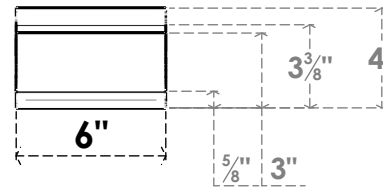

ITEM NUMBER: BRCPC060X34000X04000OLY

6"W X 34"D X 4"H OLYMPIC ARCHITECTURAL GRADE PVC CLOSED KNEE BRACE

SIDE PROFILE

FRONT PROFILE

ISOMETRIC

EKENA MILLWORK
 2300 WEST MAIN ST.
 CLARKSVILLE, TX 75426
 TOLL FREE: 866-607-0453
 WWW.EKENAMILLWORK.COM