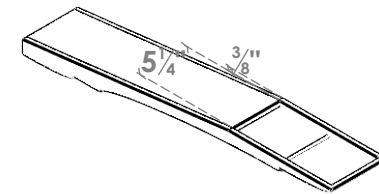

ITEM NUMBER: BRCPC060X34000X04000OLY

6"W X 34"D X 4"H OLYMPIC ARCHITECTURAL GRADE PVC CLOSED KNEE BRACE

SIDE PROFILE

FRONT PROFILE

ISOMETRIC

EKENA MILLWORK
 2300 WEST MAIN ST.
 CLARKSVILLE, TX 75426
 TOLL FREE: 866-607-0453
 WWW.EKENAMILLWORK.COM