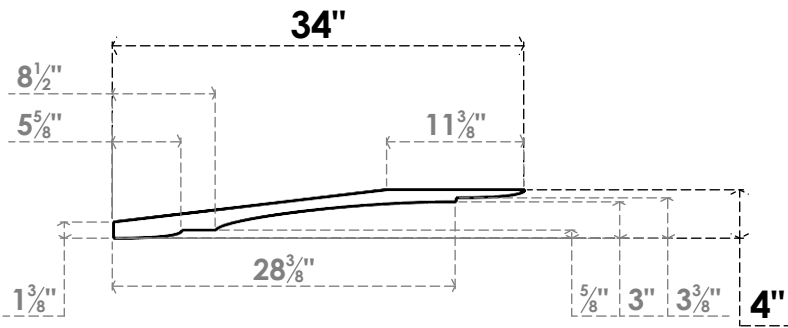

ITEM NUMBER: BRCPC060X34000X04000OLY

6"W X 34"D X 4"H OLYMPIC ARCHITECTURAL GRADE PVC CLOSED KNEE BRACE

SIDE PROFILE

FRONT PROFILE

ISOMETRIC

EKENA MILLWORK
 2300 WEST MAIN ST.
 CLARKSVILLE, TX 75426
 TOLL FREE: 866-607-0453
 WWW.EKENAMILLWORK.COM